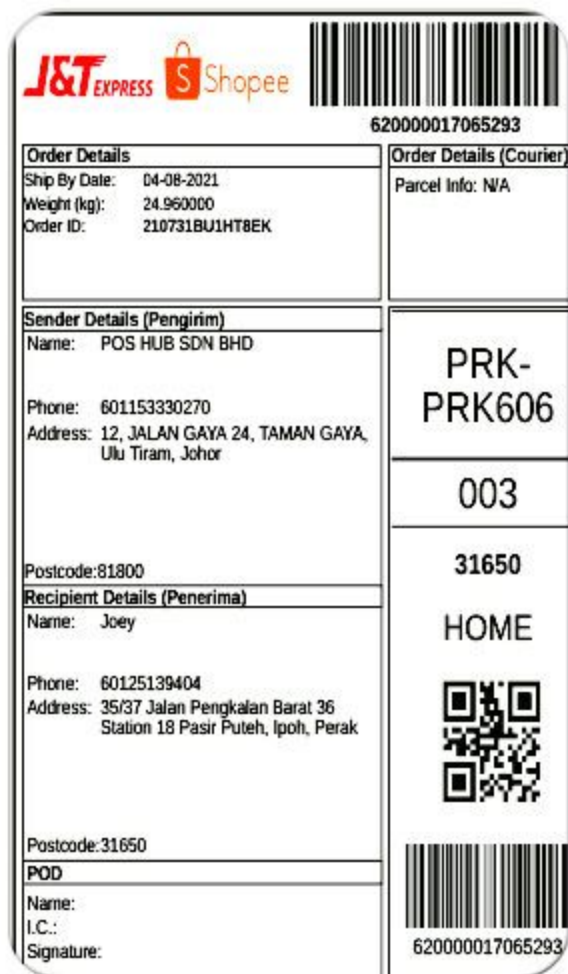

Print clarity contrast

OTHER

OURS